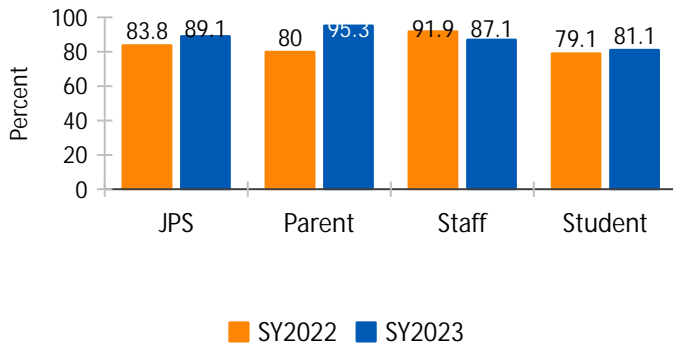

Principal
Laroy D Merrick

1. Leaders have a clear mission, are

Walton Elementary School

 3200 Bailey Avenue Ext.
 Jackson, MS 39213
 (601)987 3591

 Principal
 Laroy D Merrick

7. Our school or district provides students and teachers with a safe and orderly, clean, and well maintained environment for learning.