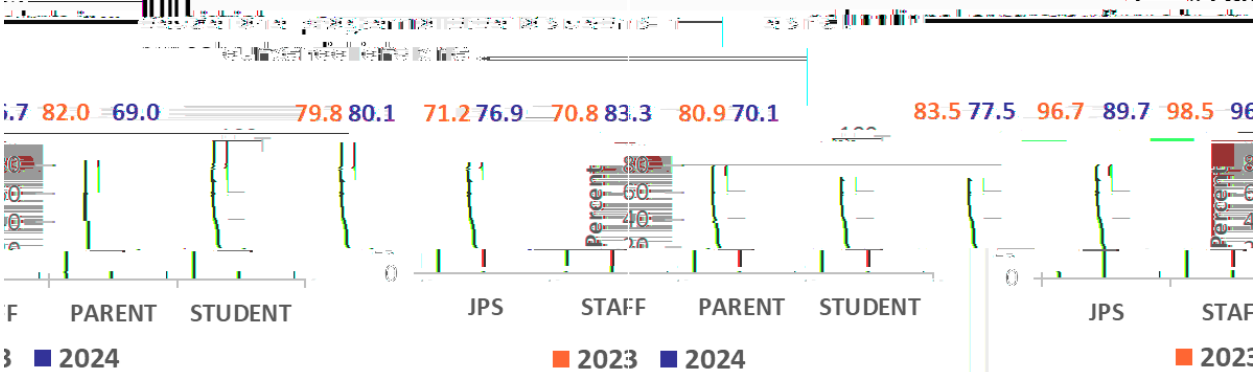

2. I am satisfied with the quality of the

5. Parents feel welcome in our school or